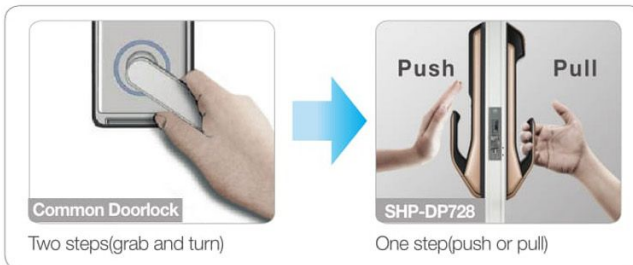

Receive real time sHome app push notifications when certain family members arrive at home such as your child or elderly parent

ex Check the safe return of children in dual income families

In & out record

Increase home security by checking the in & out records

View the door usage records of your home via sHome App anytime(up to 30 records)

Convenient bluetooth unlock

No need to carry door keys. Unlock your door with your smartphone

Approach to the door lock and unlock the door by simply touching the door button on the sHome app

Unlocking with RF Cards, password, or fingerprint is also available

Push Pull Doorlock Function

Automatic motion detection

Suspicious movement alert

When the embedded IR sensor detects any suspicious movement for more one minute, the door lock sounds warning siren

Wake-up feature, "Welcome"

When the embedded IR sensor detects any motions within 50cm range, the door lock automatically activates the welcome features, lighting a keypad, and pairing bluetooth

Additional features

Operation status sign

Clear LOCKED, UNLOCKED operation status notice

Silent mode

Activate silent mode when you enter at night while your family members are sleeping

Safe and convenient door open

Anti-panic bar

No more grab and turn, just pull and push!

The push-pull door handle mechanism makes it easier to open and close the door than ever before

Quick escape in emergency

In the event of emergency such as a fire or earthquake, one step push-pull handle helps quick and safe escape from a house

• Specification of product

Item	Specifications
Voltage	AA Alkaline 1.5 Batteries(LR6) 4EA or 8EA(6V)
Emergency Power Source	9V Battery(6LF22) (Separately sold)
Operation Method	Electronic Control Method(Password entry or fingerprint or card or key tag reading)
Weight	4.1kg(including both inner and outer bodies)
Product Dimensions	Outer Body (including the handle)
	87.5mm(W)x391.8mm(H)x64.5mm(D)
Product Dimensions	Inner Body (including the handle)
	88.5mm(W)x357.6mm(H)x69.3mm(D)

SAMSUNG SDS www.samsungsds.com

※ "Samsung Smart Doorlock" is according to the ISO 14443 Type A Standard, only Key tags, cards, smart phones registered to Samsung SDS may be used. Using unauthorized products or products that do not follow Samsung Smart Lock specifications may cause the Doorlock system to malfunction. Please use the key tags and cards provided upon purchase. If you have any question, please contact the company by email(sales.ihome@samsung.com)

※ The contents of this leaflet are subjects to change without notice